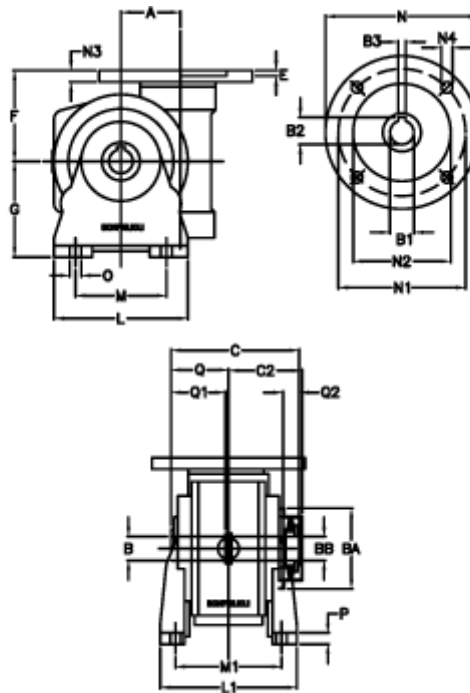

Article number: 390204903632336

Description: Worm Gear with Torque Limiter  
VF 49-L2-V-36 P63B14

## Measures

a = 49.50	C2 = 63,5	M1 = 98.5	Q = 51.0
B = 25	Description = VF 49V-xx-63B14	N = 90	Q1 = 41
B1 E7 = 11	E = 3.0	N1 = 75	Q2 = 15
B2 = 12.8	F = 70	N2 = 60	
B3 H9 = 4	g = 82	N3 = 7.0	
BA = 63	L = 110	N4 = 6	
BB H7 = 14	L1 = 124.0	O = 8.5	
C = 105	m = 63	P = 12	